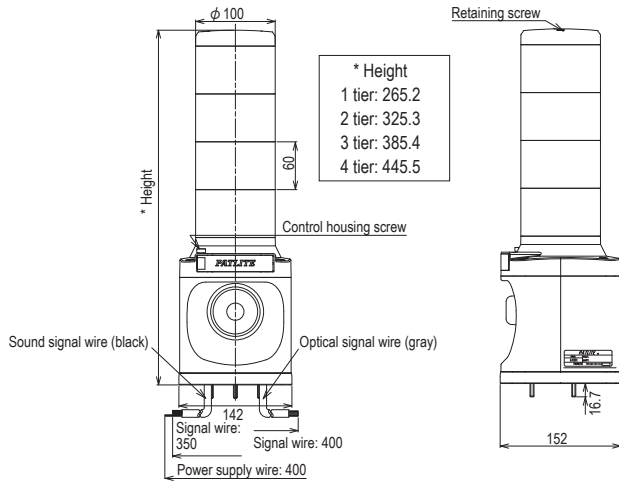

Dimensions (mm)

Installation Dimension Drawings