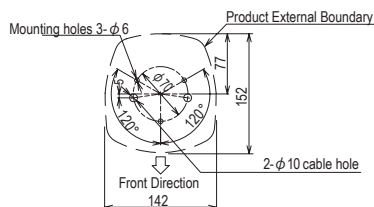

Installation Dimension Drawings

Other Specifications

Supported Transistors	NPN (custom order: PNP)
Volume Control	Rotating knob
Sound File Format (FV model only)	MP3 data (bit rate: 64 kbps / sample rate: 44.1 kHz)

Optional Parts

For details refer to P. 99 to P. 104

Product Description	Model Number
Wall Mounting bracket with cover	SZ-023
Mounting bracket	SZ-008
SD card (2GB)	SDV-2GP

Replacement Parts

Product Description	Part Number
Red LED unit	B72100151-1F1
Amber LED unit	B72100151-2F1
Green LED unit	B72100151-3F1
Blue LED unit	B72100151-4F1
White LED unit	B72100151-7F1
Retaining screw for 1 tier	B62910033-1F2
Retaining screw for 2 tier	B62910033-2F2
Retaining screw for 3 tier	B62910033-3F2
Retaining screw for 4 tier	B62910033-4F2